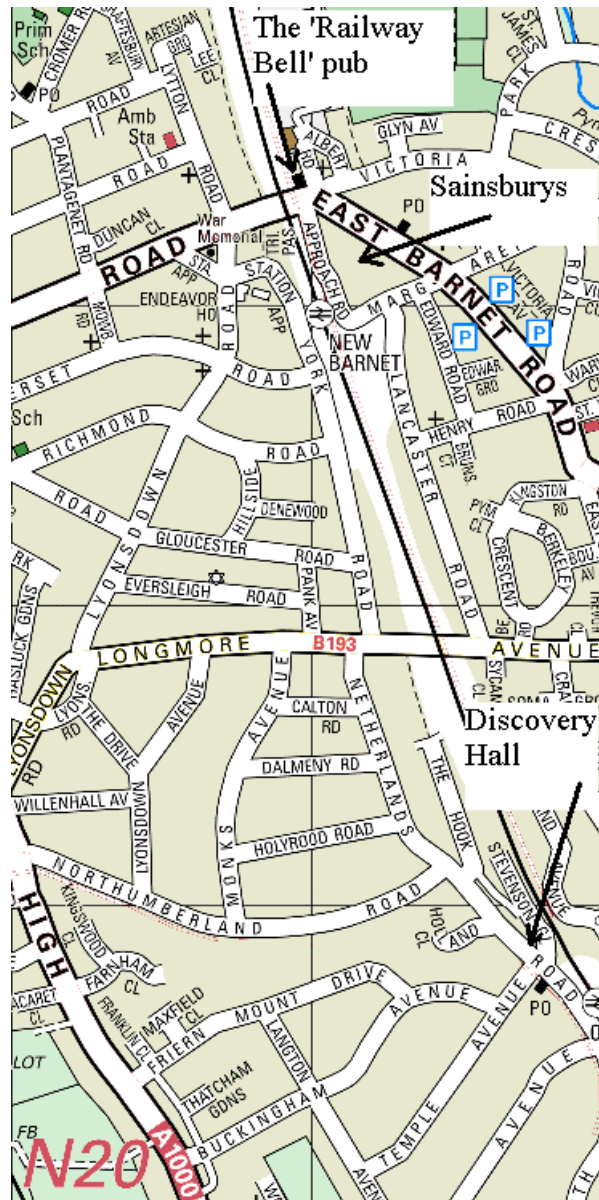

Affiliated to

YHA Barnet YHA Group

How to get to The 'Railway Bell' pub after the meeting

After the Tuesday evening meeting, some members usually go to the 'Railway Bell' public house in East Barnet Road, on the corner of Albert Road (not far from Sainsburys). Please see the map below: